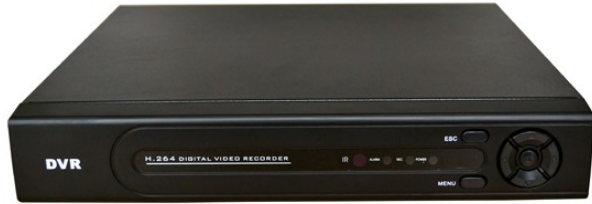

# Intelligent Hybrid DVR

## Features:

- Support AHD-M series real-time encoding;
- Support VGA, HDMI HD output;
- Support XM Cloud technology, easy to achieve a variety of network penetration, one step to re- mote monitoring, getting rid of various complicated network settings, easy and simple to operate;
- Support various mobile monitoring: (IOS, Android) .
- Support multiple web browsers (IE, Chrome, Firefox, Safari) ;
- Support more than 20 languages, no nation boundaries; perfect protection circuit, unique triple watchdog function
- Supporting web, CMS, center platform management software MYEYE, provide SDK development.

## Technical Specifications:

Model NO.		IV-DVR8304C
System	Main Processor	Huawei Hi3520D
Video	Video Compression	H.264(High Profile);
	Encode	4*AHD-M
	Decode	1*AHD-M
	Multi-Mode Input	Pure Analog: 4*AHD-L;4*AHD-M Mixed : 2*720P(analog) +2*720P (network) ; Pure Network : 8*720P; 1*1080P; 4 *720P; 8*1080P;4*1080P
Audio	Audio Compression	G.711A
	Intercom	Support
Record Playback	Record Mode	Manual> Alarm> Motion Detection> Timing
	Playback Channels	4(pure local input mode)
Storage & Backup	Space Occupation	960H: 12~20G/ day* channel 720P: 20G~30G/ day* channel audio: 691.2M/ day* channel
	Backup Mode	Network backup, USB portable HDD, USB writer, SATA writer
Interface	Video Input	4CH BNC
	Video Output	1ch VGA,1ch HDMI,1ch TV
	Audio Input	4CH RCA
	Audio Output	1CH RCA
	Alarm Input	/
	Alarm Output	/
	Network Port	RJ45 10M/100M self-adaptive Ethernet port
	PTZ Control	1*RS485
	USB Port	2*USB2.0
	HDD Port	1 SATA port (each max to 4T)
	Wireless	3G/WIFI (expand via USB)
Other	Power	12V/2A
	Dimension	255L*236W*44H mm