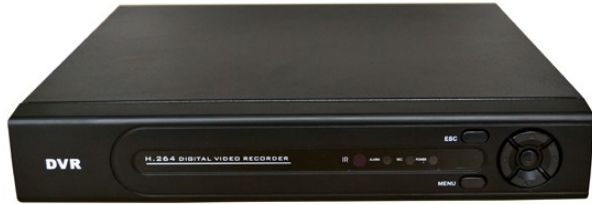

Intelligent Hybrid DVR

Features:

- Support AHD-M series real-time encoding;
- Support VGA, HDMI HD output;
- Support XM Cloud technology, easy to achieve a variety of network penetration, one step to re- mote monitoring, getting rid of various complicated network settings, easy and simple to operate;
- Support various mobile monitoring: (IOS, Android) .
- Support multiple web browsers (IE, Chrome, Firefox, Safari) ;
- Support more than 20 languages, no nation boundaries; perfect protection circuit, unique triple watchdog function
- Supporting web, CMS, center platform management software MYEYE, provide SDK development.

Note: Non-regulated power supply may cause damage to DVR.

Technical Specifications:

Model NO.		IV-DVR8308CN
System	Main Processor	Huawei Hi3521
Video	Video Compression	H.264(High Profile);
	Encode	8*AHD-M
	Decode	1*AHD-M
	Multi-Mode Input	Pure Analog: 8*AHD-M; 4*AHD-M; 4*AHD-L; Mixed: 4*AHD-M (Analog) +4*720P (Network) ; Pure Network: 8*720P; 2*1080P+2*720P;
Audio	Audio Compression	G.711A
	Intercom	Support
Record Playback	Record Mode	Manual> Alarm> Motion Detection> Timing
	Playback Channels	4(pure local input mode)
Storage & Backup	Space Occupation	960H: 12~20G/ day* channel 720P: 20G~30G/ day* channel audio: 691.2M/ day* channel
	Backup Mode	Network backup, USB portable HDD, USB writer, SATA writer
Interface	Video Input	8CH BNC
	Video Output	1ch VGA,1ch HDMI,1ch TV
	Audio Input	4CH RCA
	Audio Output	1CH RCA
	Alarm Input	/
	Alarm Output	/
	Network Port	RJ45 10M/100M self-adaptive Ethernet port
	PTZ Control	1*RS485
	USB Port	2*USB2.0
	HDD Port	1 SATA port (each max to 4T)
Wireless	3G/WIFI (expand via USB)	
Other	Power	12V/2A
	Dimension	255L*236W*44H mm